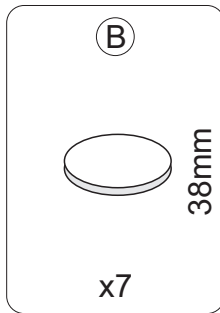

Art. no. 0789

HOME chaiselong

Art. no. 0789