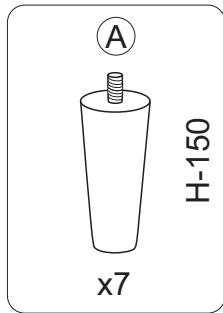

Art. no. 0789

HOME chaiselong

Art. no. 0789